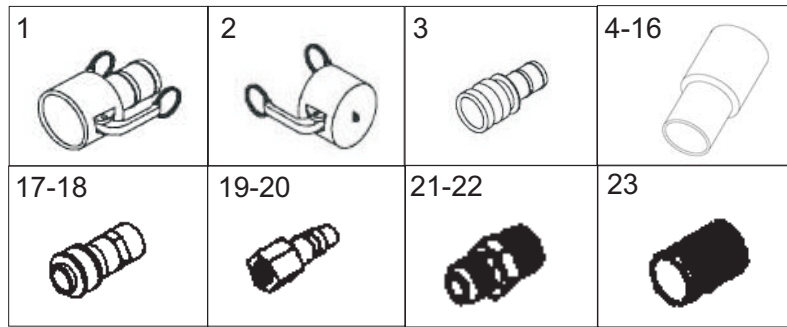

OPTIONAL HOSE ACCESSORIES

1	381097	Camlock Part C, female connector with hose shank, ø19mm. Aluminum	
	213160	Camlock Part C, female adaptor with hose shank, ø25.4mm Aluminum	
	381229	Camlock Part C, female adaptor, ø38mm. Aluminum	
	381233	Camlock Special Part C, ø38mm female adaptor with ø19mm hose shank. Aluminum	
	381233B	Camlock Special Part C, ø38mm female adaptor with ø25.4mm hose shank. Aluminum	
	500163	Camlock Part C, ø50mm, female with ø50mm hose shank. Aluminum	
	500175	Camlock Special Part C, ø50mm female adaptor to ø38mm hose shank. Aluminum	
	500338	Camlock Special Part C, ø64mm female camlock DC modified to ø50mm tube hose shank. Aluminum	
	635009	Camlock Special Part C, ø64mm adaptor with ø50mm hose shank. Aluminum	
	635010	Camlock Part C, female adaptor with hose shank, ø64mm. Aluminum	
	760020	Camlock Part C, ø76mm. Aluminum	
	212457	Camlock Part C, female adaptor with hose shank, ø100mm. Aluminum	
	990101	Camlock Special Part C, ø100mm female coupler with ø50mm hose barb. Aluminum	
2	381230	Camlock Part DC (Dust Cap), ø38mm. Aluminum	
	211114	Camlock Part DC (Dust Cap), latched, ø50mm. Aluminum	
	635008	Camlock Part DC (Dust Cap), ø64mm. Aluminum	
	212455	Camlock Part DC (Dust Cap), ø100mm. Aluminum	
3	213162	Camlock Part E (for extensions), male adaptor with hose shank, ø25.4mm. Aluminum	
	381326	Camlock Part E (for extensions), ø38mm. Aluminum	
	500343	Camlock Part E (for extensions), ø50mm male camlock with ø50mm hose shank. Aluminum	
4	250012	Hose Cuff, static conductive. ø25.4mm. Black	
5	250014	Expander Hose Cuff, static conductive. ø25.4mm to ø38mm. Black	
6	323324A	Hose Cuff. ø32mm. Grey PVC	
7	323324B	Hose Cuff. ø32mm. Beige	
8	323325A	Hose Cuff Expander. ø32mm to ø38mm. Grey	
9	323325B	Hose Cuff Expander. ø32mm to ø38mm. Beige	
10	323432	Hose Cuff, static conductive. ø32mm. Black	
11	323434	Expander Hose Cuff, static conductive. ø32mm to ø38mm. Black	
12	383435	Expander Hose Cuff, static conductive. ø38mm to ø50mm. Black	
13	383436	Hose Cuff, static conductive. ø38mm. Black	
14	383437	Swivel Hose Cuff, static conductive. ø38mm. Black	
15	500166	Hose Cuff Reducer. ø50mm to ø38mm. Grey	
16	500536	Hose Cuff, static conductive. ø50mm. Black	
17	211033B	Female Quick Disconnect with ø12.7mm female thread. ø12.7mm. Brass	
18	211034B	Female Quick Disconnect with ø25.4mm female thread. ø25.4mm. Brass	
19	211033A	Male Quick Disconnect with ø12.7mm female thread. ø12.7mm. Brass	
20	211034	Male Quick Disconnect with ø25.4mm female thread. ø25.4mm. Brass	
21	211788	Adaptor with hose barb and male threads. ø12.7mm. Brass	
22	213971	Fitting. ø25.4mm NPT x ø25.4mm hose barb. Brass	
23	211095C	Hex Nipple. ø12.7mm NPT. Brass.	

SD* - Static Dissipating

S/S** - Stainless Steel AISI 304

THE ABOVE PRICES ARE EXPRESSED IN € EURO FOB BOLOGNA, ITALIA - PRICES SUBJECT TO CHANGE WITHOUT NOTICE